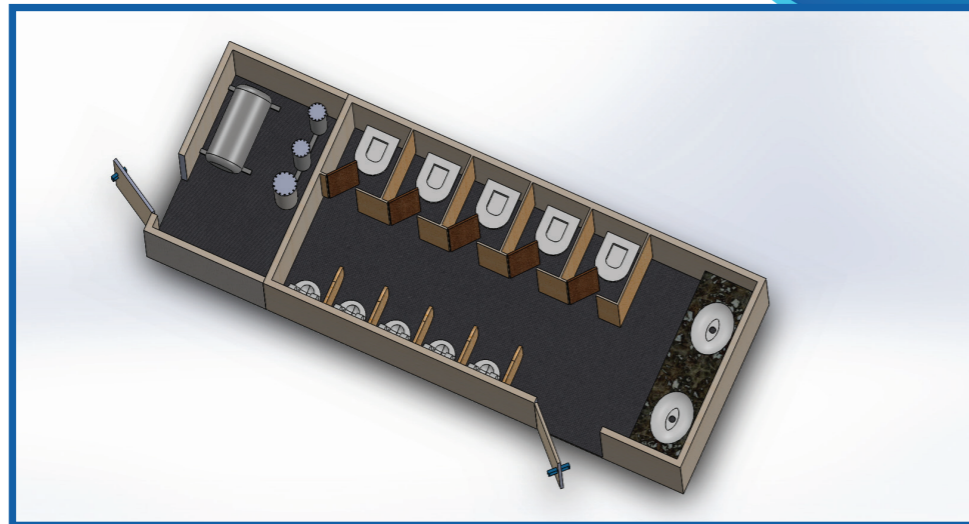

Janieco smart toilet
can be customised as
per the requirement

Male Toilet single entry door