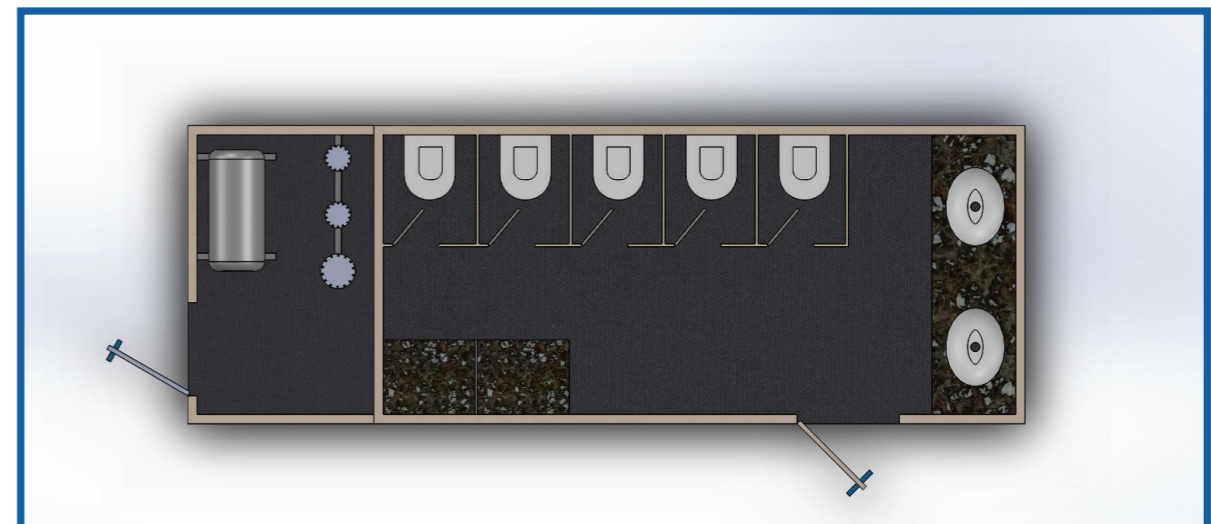

Self cleaning
no need for a janitor

Janieco smart toilet
can be customised as
per the requirement

Male Toilet single entry door

POD type

Male / Female separate door entry Toilet

Female Toilet single entry door