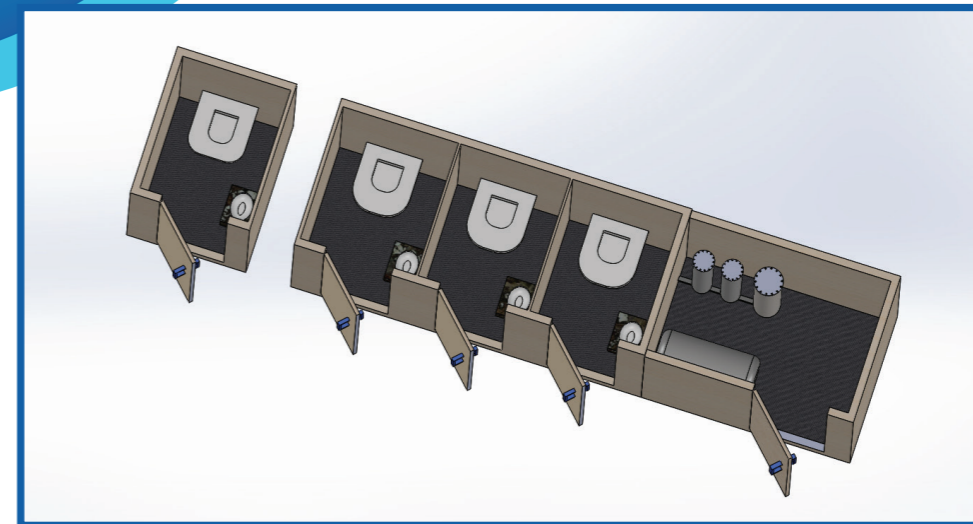

Self cleaning
no need for a janitor

Janieco smart toilet
can be customised as
per the requirement

Male Toilet single entry door

POD type

Male / Female separate door entry Toilet

Female Toilet single entry door