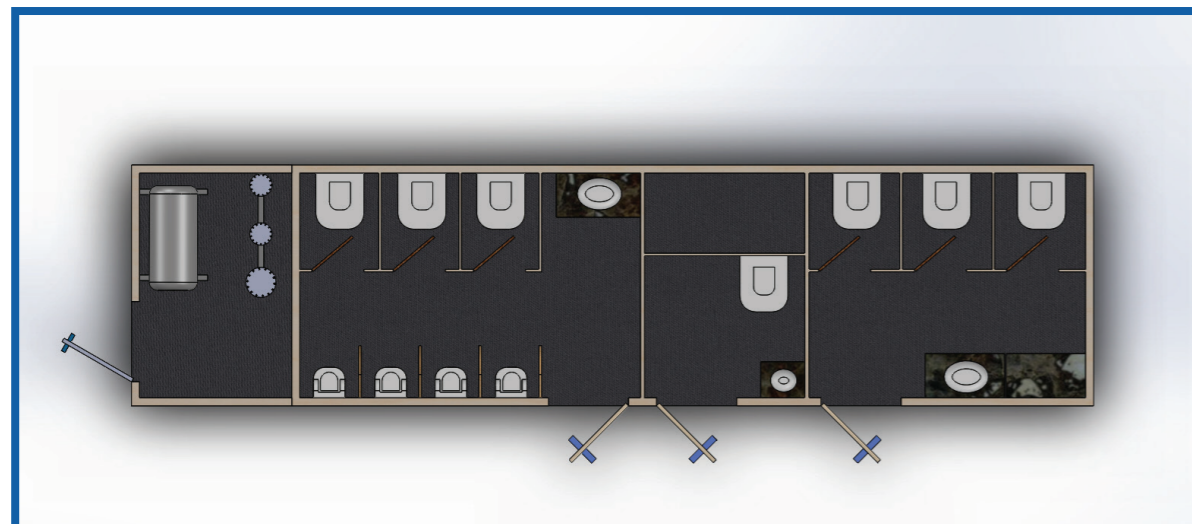

Self cleaning
no need for a janitor

Janieco smart toilet
can be customised as
per the requirement

Male Toilet single entry door

POD type

Male / Female separate door entry Toilet

Female Toilet single entry door